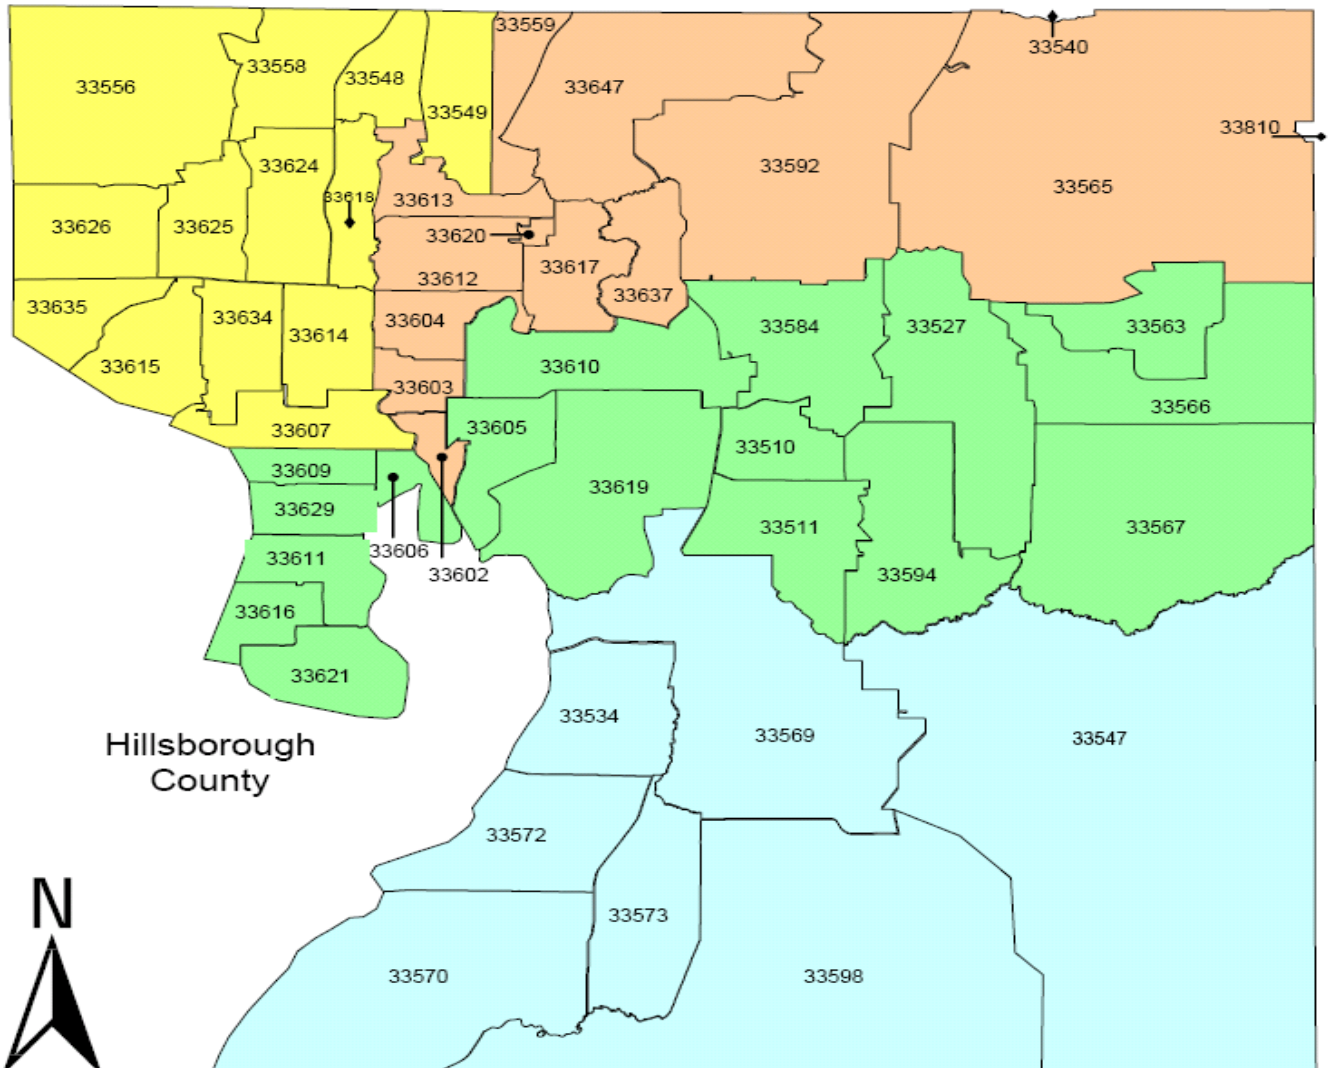

# FASST Areas by Zip Code

Updated 04-26-10

Hillsborough County

<b>Children's Home</b> <i>Malissa Withers: 901-3401 Fax: 882-3689 <a href="mailto:mwithers@childrenshome.org">mwithers@childrenshome.org</a></i>		<b>Northside</b> <i>Antoinette Nanton: 980-1299 FAX:980-1469 <a href="mailto:Antoinette.nanton@northsidemh.org">Antoinette.nanton@northsidemh.org</a></i>		<b>Hispanic Services</b> <i>Bill Withers 641-3565 FAX:641-3560 <a href="mailto:bwithers@hispanicervices.org">bwithers@hispanicervices.org</a></i>		<b>Mental Health Care</b> <i>Lisa Maddocks: 272-2888 FAX: 272-3531 <a href="mailto:lmaddocks@mhcinc.org">lmaddocks@mhcinc.org</a></i>		
Alexander	Lavoy	Broward	MOSI	Apollo Beach	Kids Com College	Alafia	Grady	Phillip Shore
Bay Crest	Learning Gate	Cahoon	Muller	Bevis	Pinecrest	Anderson	Hope Prep	Potter
Bellamy	Lowry	Chiles	Natures Classroom	Boyette Springs	RCMA Academy	Anderson Acad.	Jackson	Prince
Bryant	Lutz	Clark	Oak Grove	Collins	Reddeck	B.T. Wash	James	Re-Birth
Caminiti	MacFarlane	Cleveland	Pizzo	Corr	Riverview	Ballast Point	Kenley	Robinson
Canella	Maniscalco	Comm.Charter	Pride	Cypress Creek	Ruskin	Bing	Kingswood	Robles
Carrollwood	McKittrick	Cork	Rampello	Doby	Sessums	Brooker	Lanier	Roosevelt
Citrus Park	Morgan Woods	Folsom	Rich Montessori	Fishhawk Creek	Summ. Crossings	Bryan Plant City	Limona	Schmidt
Claywell	Northwest	Forest Hills	Riverhills	Frost	Summerfield	Buckhorn	Lincoln	Seffner
Crestwood	Roland Park	Graham	Seminole	Gibsonton	Symmes	Burney	Lithia Spring	Shiloh
Davis	Schwarzkopf	Heritage	Shaw	Ippolito	TB Academy	Chiaromonte	Lockhart	Sheehy
Deer Park	Tampa Bay Blvd.	Hunters Green	Tampa Palms		Wimauma	Cimino	Lomax	Simmons
Dickenson	Tampa Charter	Kimbell	Temple Terrace			Clari Mel	Lopez	Springhead
Dorothy Thomas	Taylor Peace*	Knights	Thonotosassa			Colson	Mabry	Sulpher Springs
Dunbar	Town & Country	Lake Mag.	Trinity			Dale Mabry	Mango	Tinker
Egypt Lake	Twin Lakes	Lee	Turner			DeSoto	McDonald	Trapnell
Essrig	West Chase	Lewis	USF Patel			Dover	Mendez	Valrico
Hammond	West Tampa	Mendenhall	Village of Excellence			Edison	Mintz	Walden Lake
Just	Woodbridge	Metro Min	Walton			Fla. Autism	Mitchell	Westshore
		Miles	Witter			Foster	Nelson	Wilson ESE
		Mort				Gorrie	Oak Park	Yates